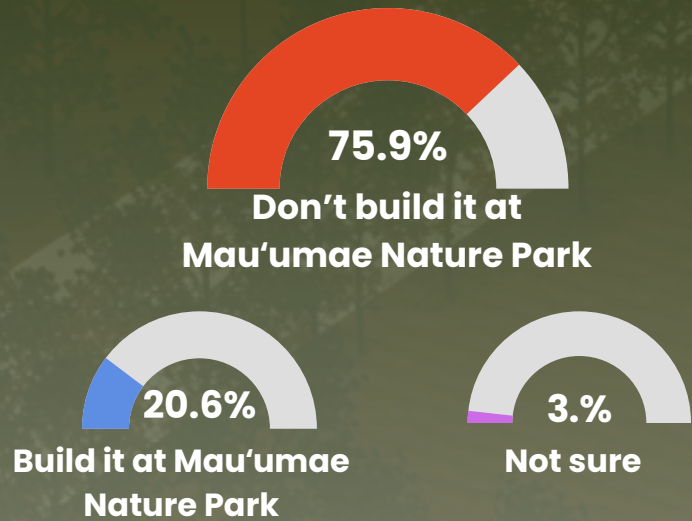

# DO YOU SUPPORT THE ARCHERY FACILITY AT MAU'UMAE NATURE PARK IN KAIMUKI?

Survey sent to  
**2,179**  
households

Total Responses  
**456**

**Wilhelmina Rise & Maunalani Heights**

## 1. Do you support the Mayor's plans to build a kyodojo archery facility at Mau'umae Nature Park?

No	355
Yes	101

**Yes**  
**22.1%**

**No**  
**77.9%**

## 2. Main reasons for viewpoint (negative):

- Loss of public nature park space:** 68%
- Traffic/parking issues:** 62.1%
- Lack of community outreach/input:** 59.2%
- Impacts on aquifer:** 54.6%

## Main reasons for viewpoint (positive):

- Supports revival of Kyodojo cultural/traditional practices:** 17.3%
- Has multipurpose use:** 16.9%
- Provides activation next to park:** 15.1%

3. What would you like to see happen regarding the kyodojo?