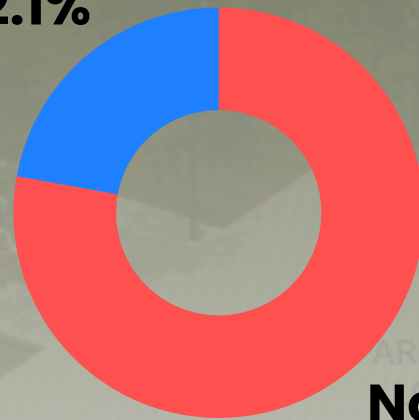

# DO YOU SUPPORT THE ARCHERY FACILITY AT MAU'UMAE NATURE PARK IN KAIMUKI?

Survey sent to  
**2,179**  
households

Total Responses  
**456**

**Wilhelmina Rise & Maunalani Heights**

## 1. Do you support the Mayor's plans to build a kyodojo archery facility at Mau'umae Nature Park?

No	355
Yes	101

**Yes**  
**22.1%**

**No**  
**77.9%**

## 2. Main reasons for viewpoint (negative):

- Loss of public nature park space:** 68%
- Traffic/parking issues:** 62.1%
- Lack of community outreach/input:** 59.2%
- Impacts on aquifer:** 54.6%