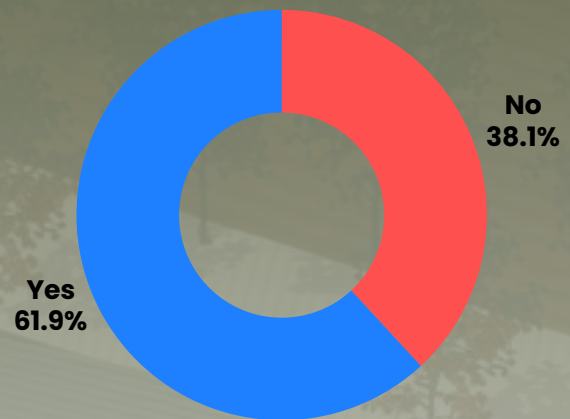

4. Before receiving our postcard, were you aware of plans for a Kyodojo at Mau'umae Nature Park?

No	172
Yes	279