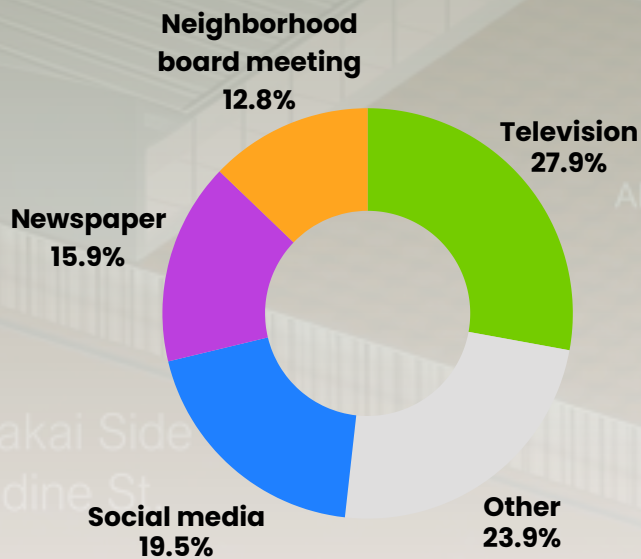

5. How did you hear of the Mayor's plans to build the Kyodojo archery facility at Mau'umae Nature Park?